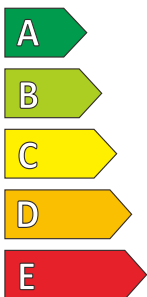

## ENERG

COMPASAL

CL657H1

235/65R16C 115/113 T

C2

**D**

**B**

2020/740